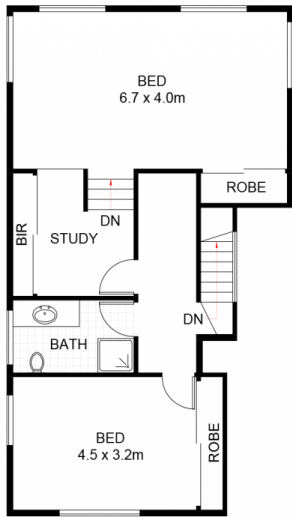

19A Beaumaris Drive MENAI NSW

5 🏠 3 🚿 2 🚗

This absolutely immaculate and beautifully styled home is nestled amongst the trees with uninterrupted, tranquil natural bush views beside the Beaumaris Reserve. You could be anywhere in the world, when you wake up in morning to see the sun rising over the ridge. This unique and completely private home is designed for the growing/teenage family, with the majority of rooms taking in the fantastic views. Whilst you are still in suburbia, amazingly you see no surrounding homes. An entertainers' dream with living spaces flowing out to the wonderful oversized balcony. Positioned in a dress circle area in Menai.

Features:

* Fresh, light and bright with amazing style

[For full version visit the website](#)

Type : House
Land Size : 908 sqm
View : <https://www.jreproperty.com.au/sale/nsw/sutherlandland/menai/residential/house/7489092>

Glenda Williams
02 9540 2222

FIRST FLOOR

GROUND FLOOR

19A Beaumaris Drive, Menai

DISCLAIMER: PLANS SHOWN ARE FOR PRESENTATION PURPOSES AND ARE NOT PART OF ANY LEGAL DOCUMENT. ALL MEASUREMENTS AND FIGURES ARE APPROXIMATE.