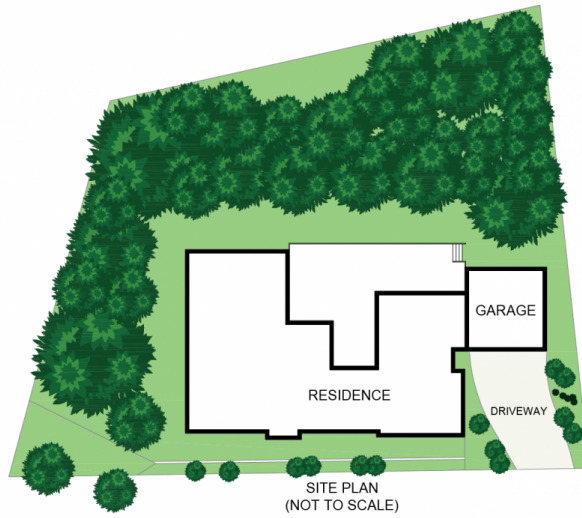

19A Beaumaris Drive MENAI NSW

5 🏠 3 🚿 2 🚗

This absolutely immaculate and beautifully styled home is nestled amongst the trees with uninterrupted, tranquil natural bush views beside the Beaumaris Reserve. You could be anywhere in the world, when you wake up in morning to see the sun rising over the ridge. This unique and completely private home is designed for the growing/teenage family, with the majority of rooms taking in the fantastic views. Whilst you are still in suburbia, amazingly you see no surrounding homes. An entertainers' dream with living spaces flowing out to the wonderful oversized balcony. Positioned in a dress circle area in Menai.

Features:

* Fresh, light and bright with amazing style

[For full version visit the website](#)

Type : House
Land Size : 908 sqm
View : <https://www.jreproperty.com.au/sale/nsw/sutherlandland/menai/residential/house/7489092>

Glenda Williams
02 9540 2222

FIRST FLOOR

GROUND FLOOR

19A Beaumaris Drive, Menai

DISCLAIMER: PLANS SHOWN ARE FOR PRESENTATION PURPOSES AND ARE NOT PART OF ANY LEGAL DOCUMENT. ALL MEASUREMENTS AND FIGURES ARE APPROXIMATE.