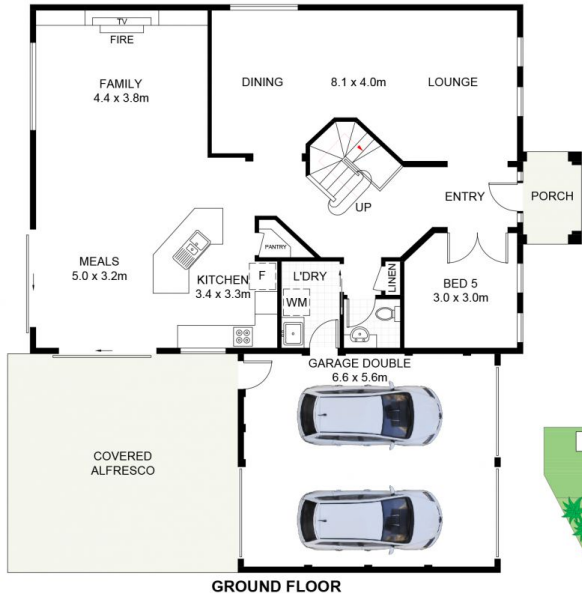

8 Link Circuit MENAI NSW

5 2 2

A rare offering boasting an exceptional floorplan, this property is truly the definition of a complete and attractive abode made for the modern entertaining family. Extremely spacious whilst also showcasing stylish aesthetics, this light filled home is ready now for you to move in and enjoy. Located in the heart of one of Menai's premium and highly sought-after streets, just moments from Menai restaurants, marketplace and exceptional schools.

- * Open flowing floor plan with multiple lounge areas and a gas fireplace
- * Expansive master suite with private ensuite and walk-in robe
- * 4 double sized bedrooms, with built in wardrobes + home office

8 Link Circuit, Menai

DISCLAIMER: PLANS SHOWN ARE FOR PRESENTATION PURPOSES AND ARE NOT PART OF ANY LEGAL DOCUMENT. ALL MEASUREMENTS AND FIGURES ARE APPROXIMATE.